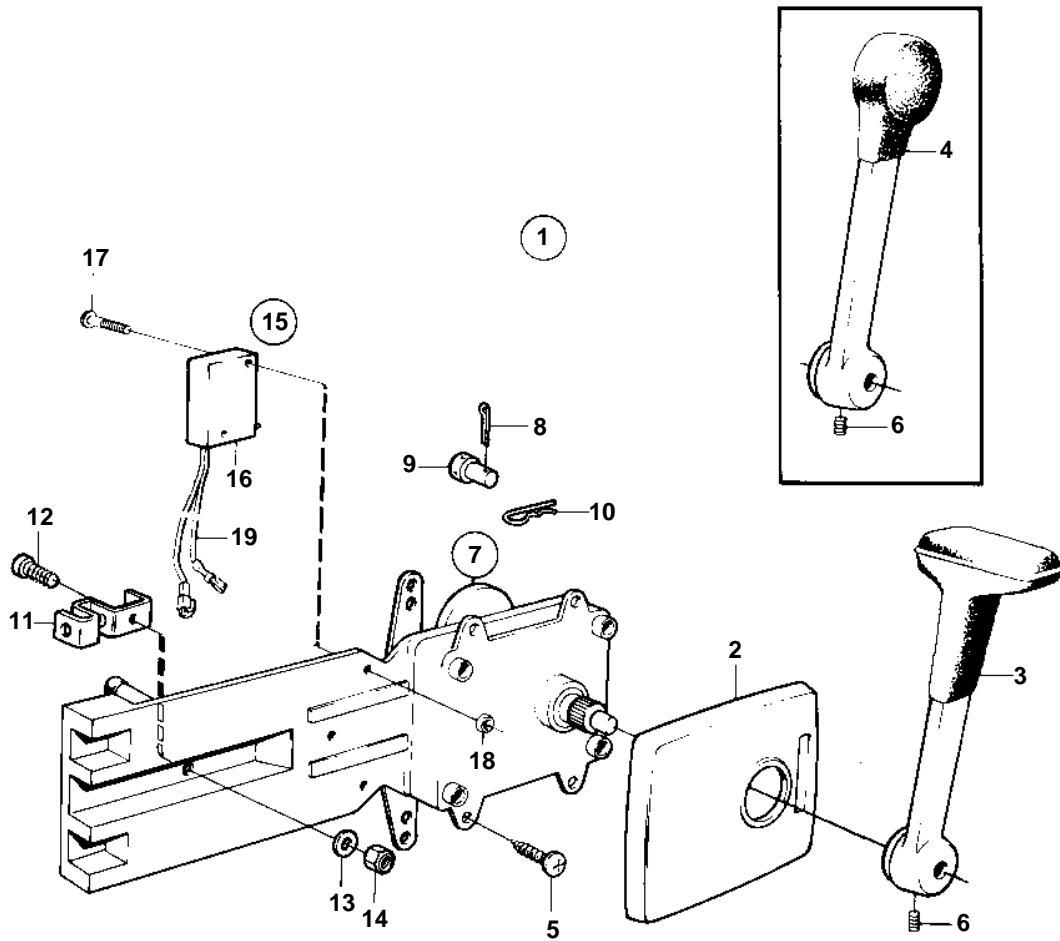

COMMON

9584

COMMON

REF	PART NO.	QTY	DESCRIPTION	NOTES
1	851605	1	Mounting kit	REPL BY 1140093. FOR SAILING BOAT.
2	1140048	1	· Cover	
4	839521	1	· Lever	FOR SAILING BOAT.
5	955142	4	· Screw	
6	839693	1	· Lock screw	
7	851601	1	Control	REPL BY 1140095
8	17253	2	· Cotter pin	
9	839638	2	· Cube	
10	852924	1	· Clip	
11	853423	1	· Retainer	
12	839664	1	· Screw	
13	940275	1	· Washer	
14	946435	1	· Lock nut	
15	855352	1	Neutral posit contac	
16	850200	1	· Switch	
17	946177	2	· Screw	
18	947536	2	· Nut	
19		X	· CABLES AND TERMINALS	SEE GROUP 3
		X	· ELECTRICAL MATERIALS	SEE GROUP 3